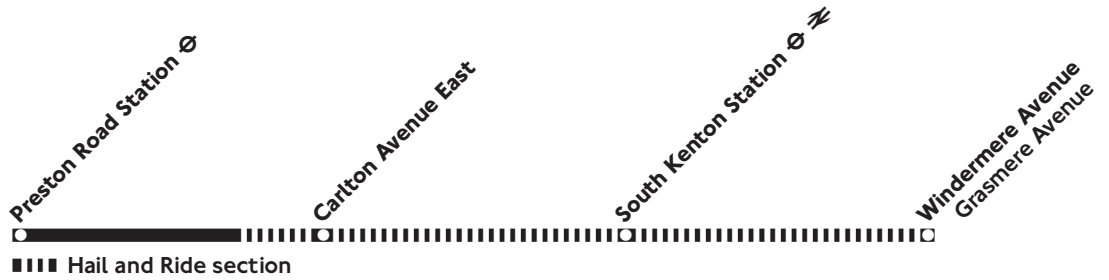

523

Preston Road Station - South Kenton - Windermere Avenue

Daily

Monday - Friday

Preston Road Station ☉	0613	0633	0653	0713	0732	0752	0812
South Kenton Station ☉ ➡	0617	0637	0657	0717	0737	0757	0817
Windermere Avenue Grasmere Avenue	0619	0639	0659	0719	0739	0759	0819
Preston Road Station ☉	0832	0850	0909	0929	Then every		1349
South Kenton Station ☉ ➡	0837	0855	0914	0934	20 minutes		1354
Windermere Avenue Grasmere Avenue	0839	0857	0916	0936	until		1356
Preston Road Station ☉	1408	1427	1446	Then every		1826	1846
South Kenton Station ☉ ➡	1413	1432	1451	20 minutes		1831	1850
Windermere Avenue Grasmere Avenue	1415	1434	1453	until		1833	1852
Preston Road Station ☉	1906	Then every		2026	Then every		2356
South Kenton Station ☉ ➡	1910	20 minutes		2030	30 minutes		2400
Windermere Avenue Grasmere Avenue	1912	until		2032	until		0002

Saturday (also Good Friday)

Preston Road Station ☉	0613	0643	0713	0743	0806	0826	0846
South Kenton Station ☉ ➡	0617	0647	0717	0747	0811	0831	0851
Windermere Avenue Grasmere Avenue	0619	0649	0719	0749	0813	0833	0853
Preston Road Station ☉	0906	Then every		1826	1856	1926	1956
South Kenton Station ☉ ➡	0911	20 minutes		1831	1900	1930	2000
Windermere Avenue Grasmere Avenue	0913	until		1833	1902	1932	2002
Preston Road Station ☉	2026	Then every		2356			
South Kenton Station ☉ ➡	2030	30 minutes		2400			
Windermere Avenue Grasmere Avenue	2032	until		0002			

Sunday and other Public Holidays

Preston Road Station ☉	0726	Then every		2356			
South Kenton Station ☉ ➡	0730	30 minutes		2400			
Windermere Avenue Grasmere Avenue	0732	until		0002			

Route 523 replaces part of route 223, which is diverted because of roadworks and does not serve Carlton Avenue East, Windermere Avenue or Draycott Avenue.

Route 523 replaces part of route 223, which is diverted because of roadworks and does not serve Draycott Avenue, Windermere Avenue or Carlton Avenue East.

Operated by First for London Buses 15.8.05 T6246T