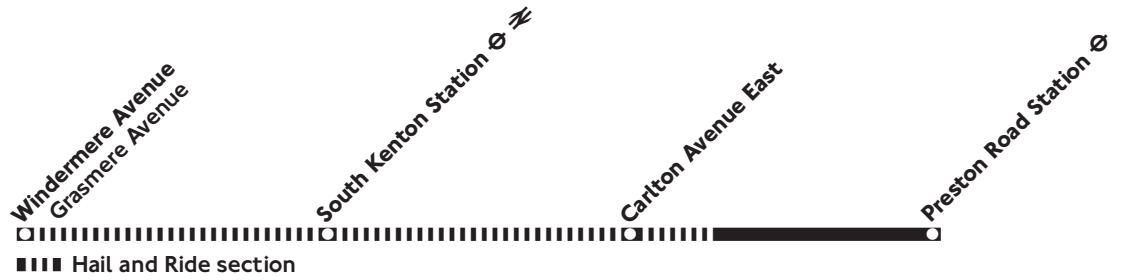

Sunday and other Public Holidays

Preston Road Station ☉	0726	Then every		2356			
South Kenton Station ☉ ➡	0730	30 minutes		2400			
Windermere Avenue Grasmere Avenue	0732	until		0002			

Route 523 replaces part of route 223, which is diverted because of roadworks and does not serve Carlton Avenue East, Windermere Avenue or Draycott Avenue.

Operated by First for London Buses 15.8.05 T62460

523

Windermere Avenue - South Kenton - Preston Road Station

Daily

Monday - Friday

Windermere Avenue Grasmere Avenue	0619	0639	0659	0719	Then every	0839
South Kenton Station ⇄	0622	0642	0702	0722	20 minutes	0842
Preston Road Station ⇄	0626	0646	0706	0728	until	0848

Route 523 replaces part of route 223, which is diverted because of roadworks and does not serve Draycott Avenue, Windermere Avenue or Carlton Avenue East.

Operated by First for London Buses 15.8.05 T6246T